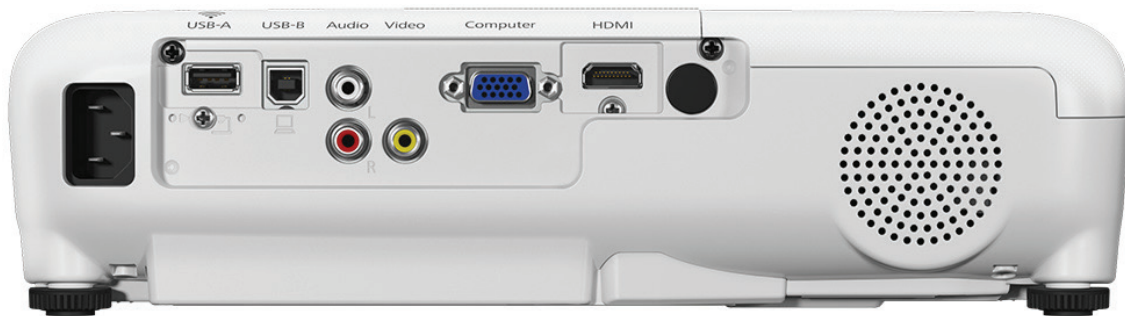

# Projector available at Light Centre Monument Epson - EB-S41

These are the available connection ports on the back

Comes with the standard VGA cable. There are no other connector cables so you will need to provide your own.