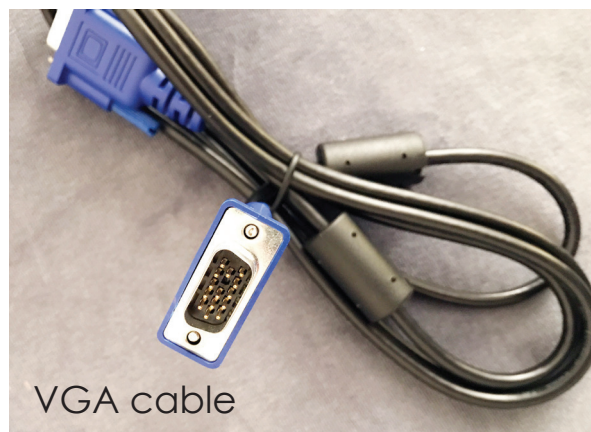

VGA cable

For full specifications please see the PDF manual available for download from www.lightcentre.com/studio-resources