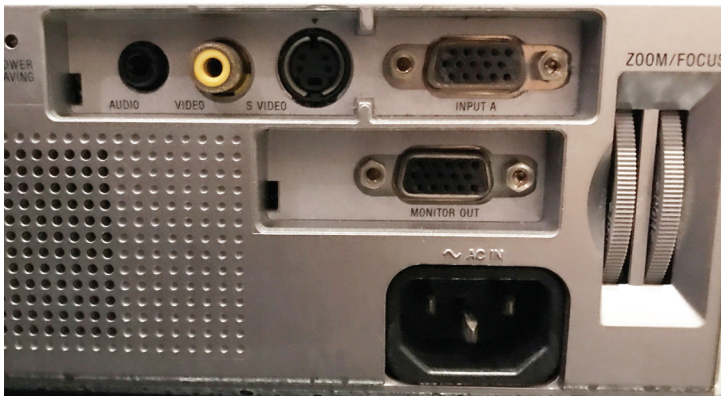

Projector available at Light Centre Moorgate

Sony VPL-ES1 Projector

These are the available connection ports on the back

We have these connector cables but strongly advise you to come in and check if it is compatible with your system **BEFORE** your hire date.